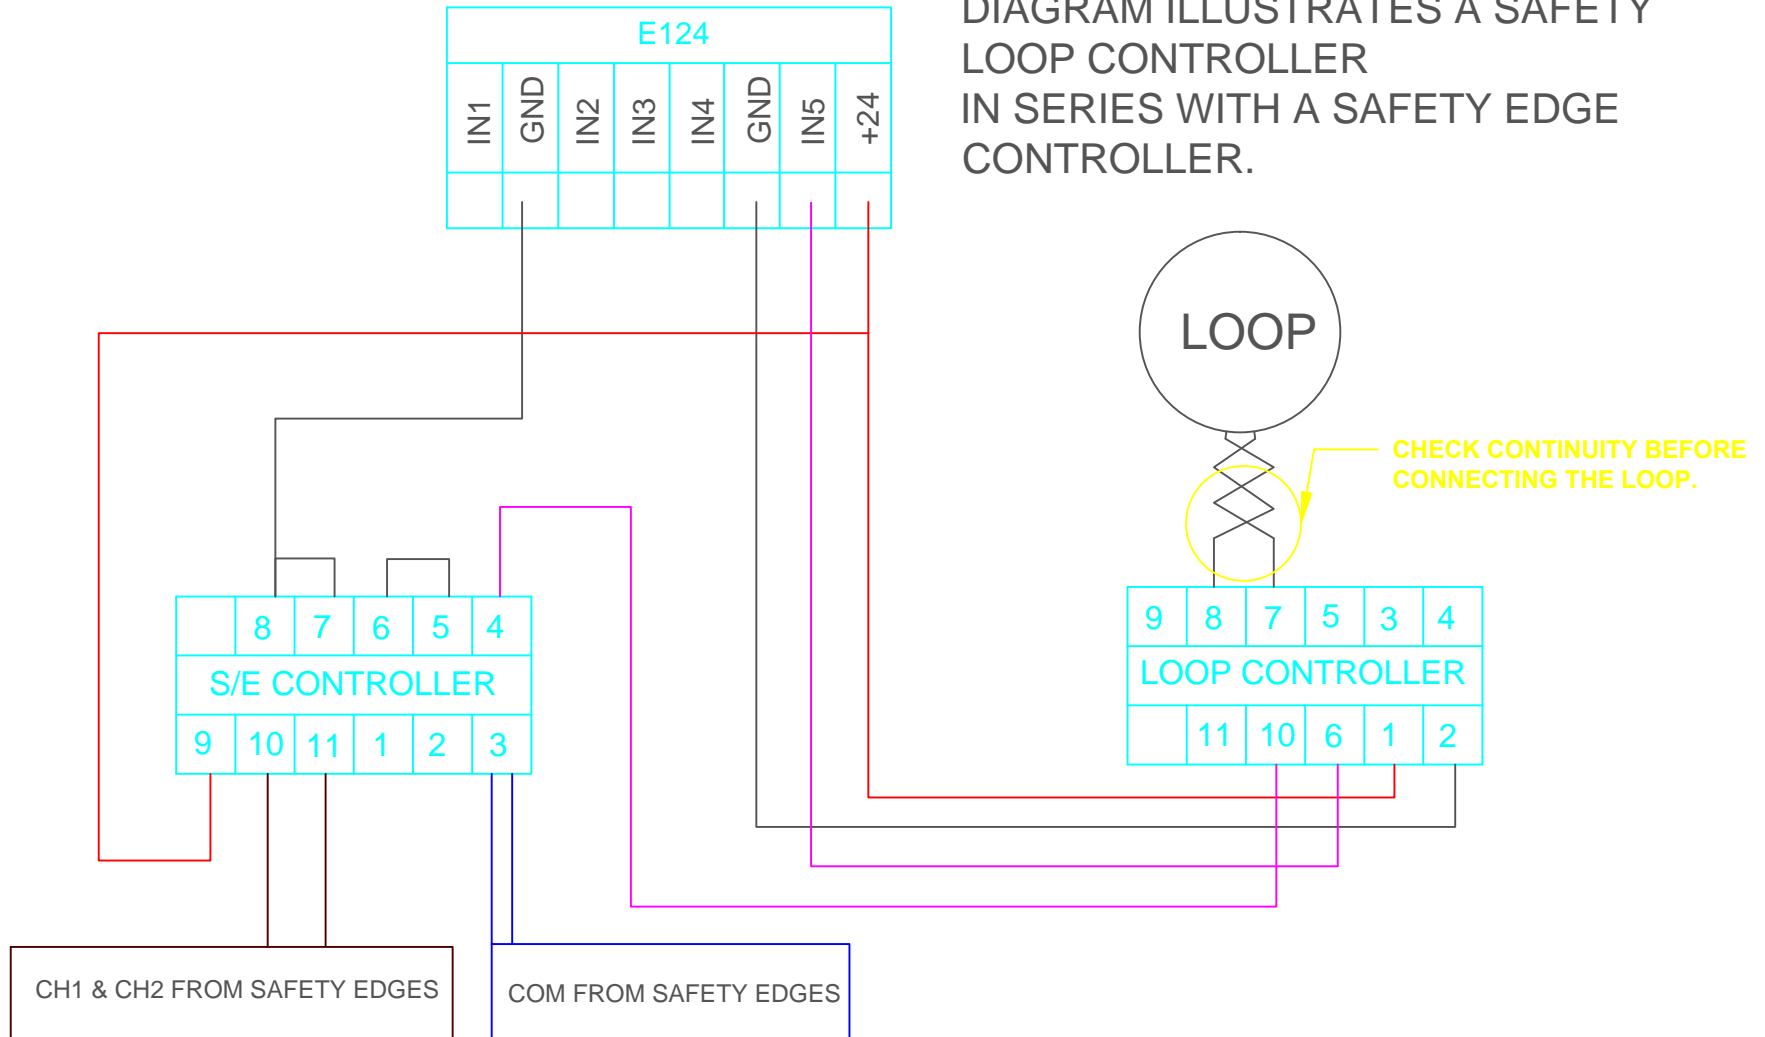

DIAGRAM ILLUSTRATES A SAFETY LOOP CONTROLLER IN SERIES WITH A SAFETY EDGE CONTROLLER.

DRAWING TITLE:

SAFETY LOOP E124

DATE: 26.02.14

DRAWING BY:

KEVIN CONNOLLY

DWG NO. SL001